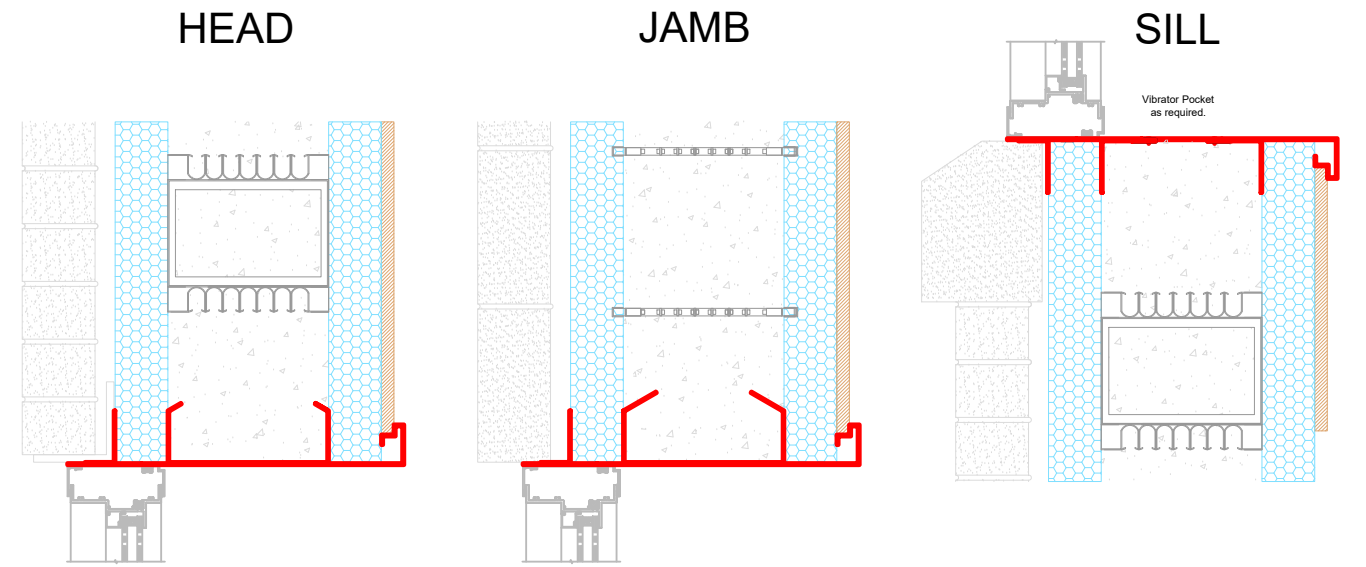

IFA Window Solution

IFA Window Solution

*Aluminum Storefront by others.

Thermally Broken IFA Window Solution

*Aluminum Storefront by others.

IFA Window Solution

IFA Door Solution

* STALA will prep for and coordinate with the Architectural Hardware Supplier as required.
**The 'overall' and 'door' width and height as required.

HEAD

JAMB

IFA Door Solution

HEAD

JAMB

Thermally Broken IFA Door Solution

IFA Door Solution

* STALA will prep for and coordinate with the Architectural Hardware Supplier as required.
 **The 'overall' and 'door' width and height as required.