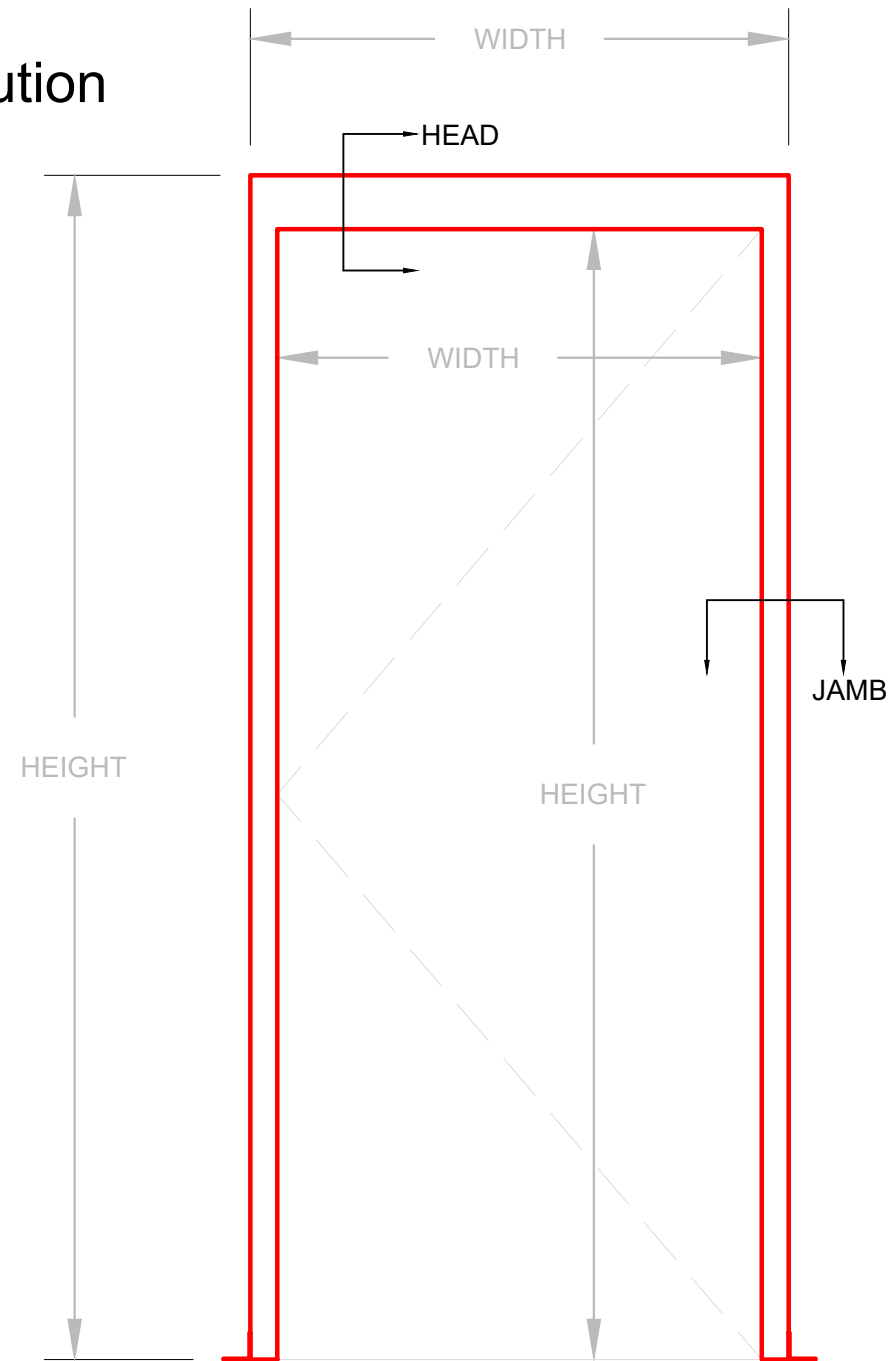

IFA Window Solution

IFA Window Solution

*Aluminum Storefront by others.

Thermally Broken IFA Window Solution

*Aluminum Storefront by others.

IFA Window Solution

IFA Door Solution

* STALA will prep for and coordinate with the Architectural Hardware Supplier as required.
**The 'overall' and 'door' width and height as required.

HEAD

JAMB

IFA Door Solution

HEAD

JAMB

Thermally Broken IFA Door Solution

IFA Door Solution

* STALA will prep for and coordinate with the Architectural Hardware Supplier as required.
 **The 'overall' and 'door' width and height as required.