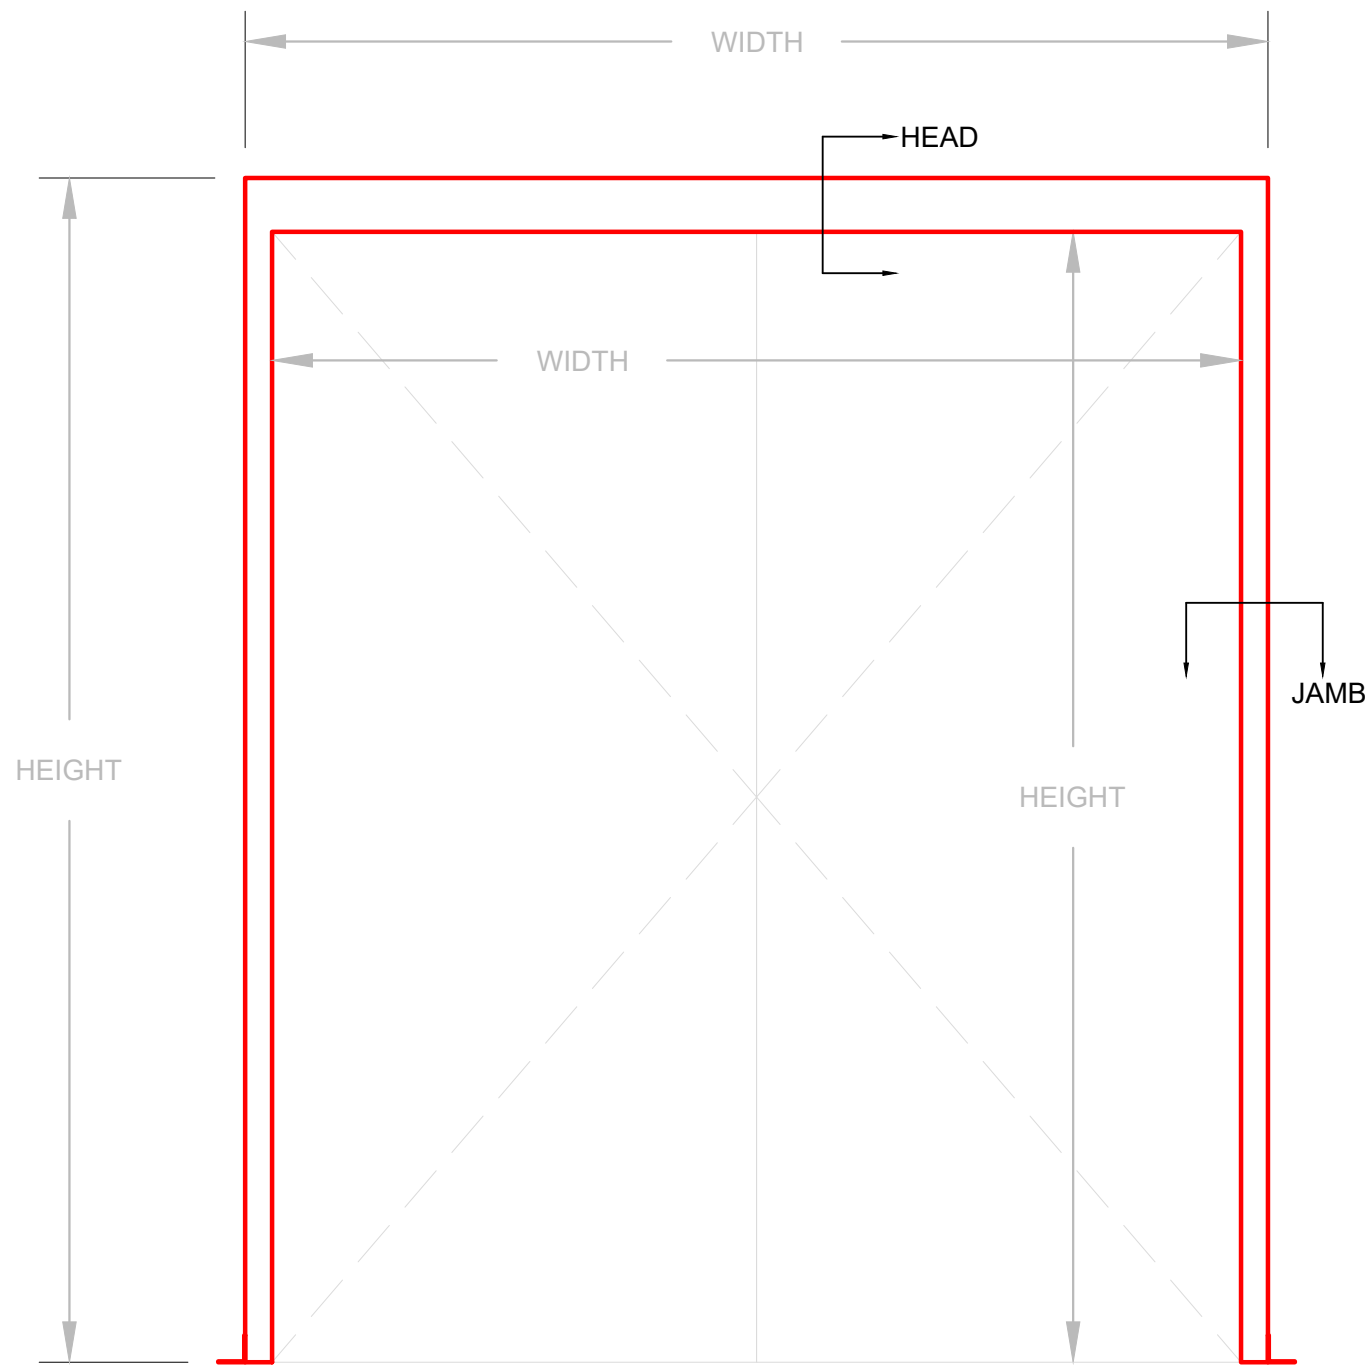

HEAD

JAMB

IFA Door Solution

HEAD

JAMB

Thermally Broken IFA Door Solution

IFA Door Solution

* STALA will prep for and coordinate with the Architectural Hardware Supplier as required.
 **The 'overall' and 'door' width and height as required.

IFA Door Solution

IFA Door Solution

Thermally Broken IFA Door Solution

IFA Door Solution