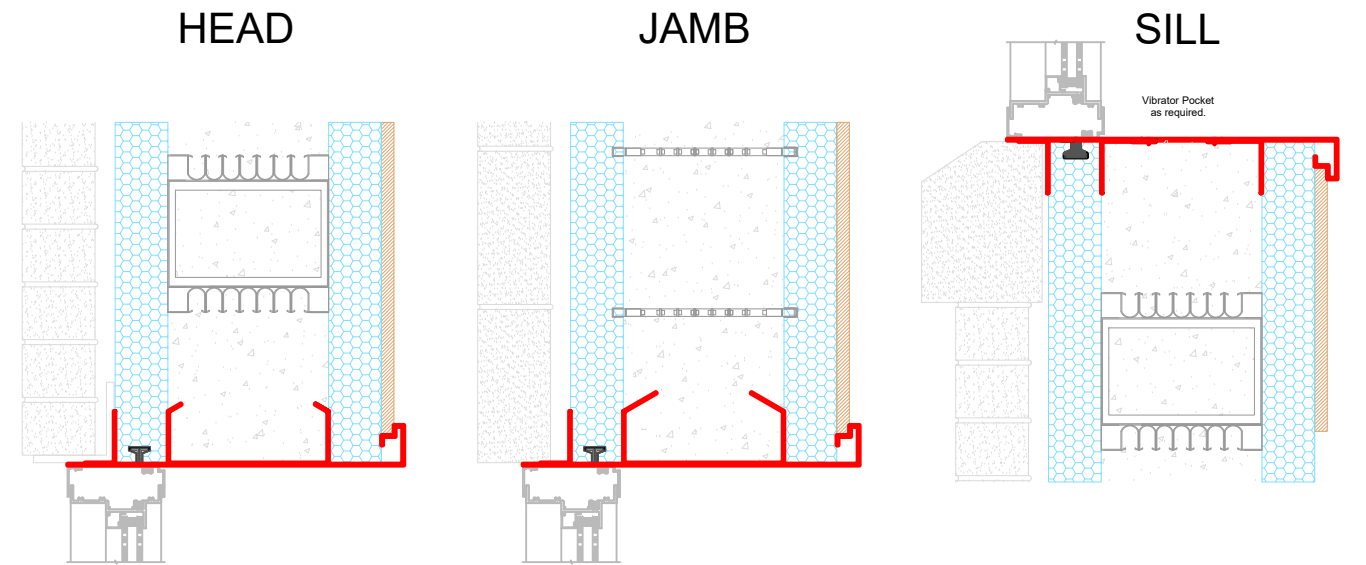

IFA Window Solution

IFA Window Solution

*Aluminum Storefront by others.

Thermally Broken IFA Window Solution

*Aluminum Storefront by others.

IFA Window Solution

IFA Door Solution

* STALA will prep for and coordinate with the Architectural Hardware Supplier as required.
**The 'overall' and 'door' width and height as required.

HEAD

JAMB

IFA Door Solution

HEAD

JAMB

Thermally Broken IFA Door Solution

IFA Door Solution

* STALA will prep for and coordinate with the Architectural Hardware Supplier as required.
 **The 'overall' and 'door' width and height as required.